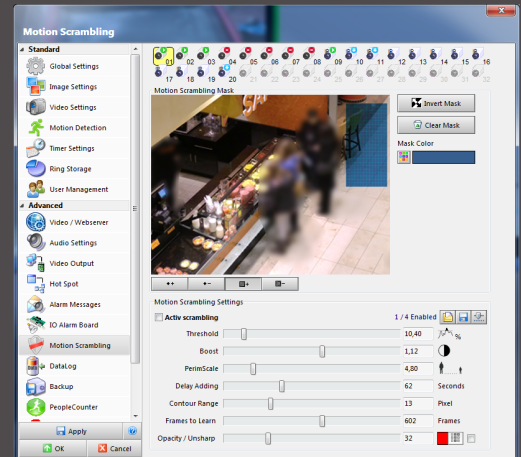

Multiple Protection against unauthorised Access:

Protection by means of User Administration

Four Eyes Principle

MULTIEYE® Shell Software Module

Why MULTIEYE® PrivacyShield?

- Intelligent privacy protection
- Low CPU load
- 8 PrivacyShield channels per recorder
- No external software/hardware necessary
- Independent from the camera type (Analog/IP)
- Multiple access protection
- Integration into existing MULTIEYE® Video Surveillance Systems is possible

Multiple Protection against unauthorised Access:

User Administration:

The unauthorised replay of recorded video data is prohibited by means of the User Administration.

Four Eyes Principle:

The replay of recorded videos is only possible, when two users from different groups identify together at the user authorisation (Four Eyes Principle).

MULTIEYE Shell:

The replay of videos with external programs is suppressed by the MULTIEYE Shell (Article Number 810153). As soon as the MULTIEYE Shell is activated, the user access to the directories of the operating system is prohibited.